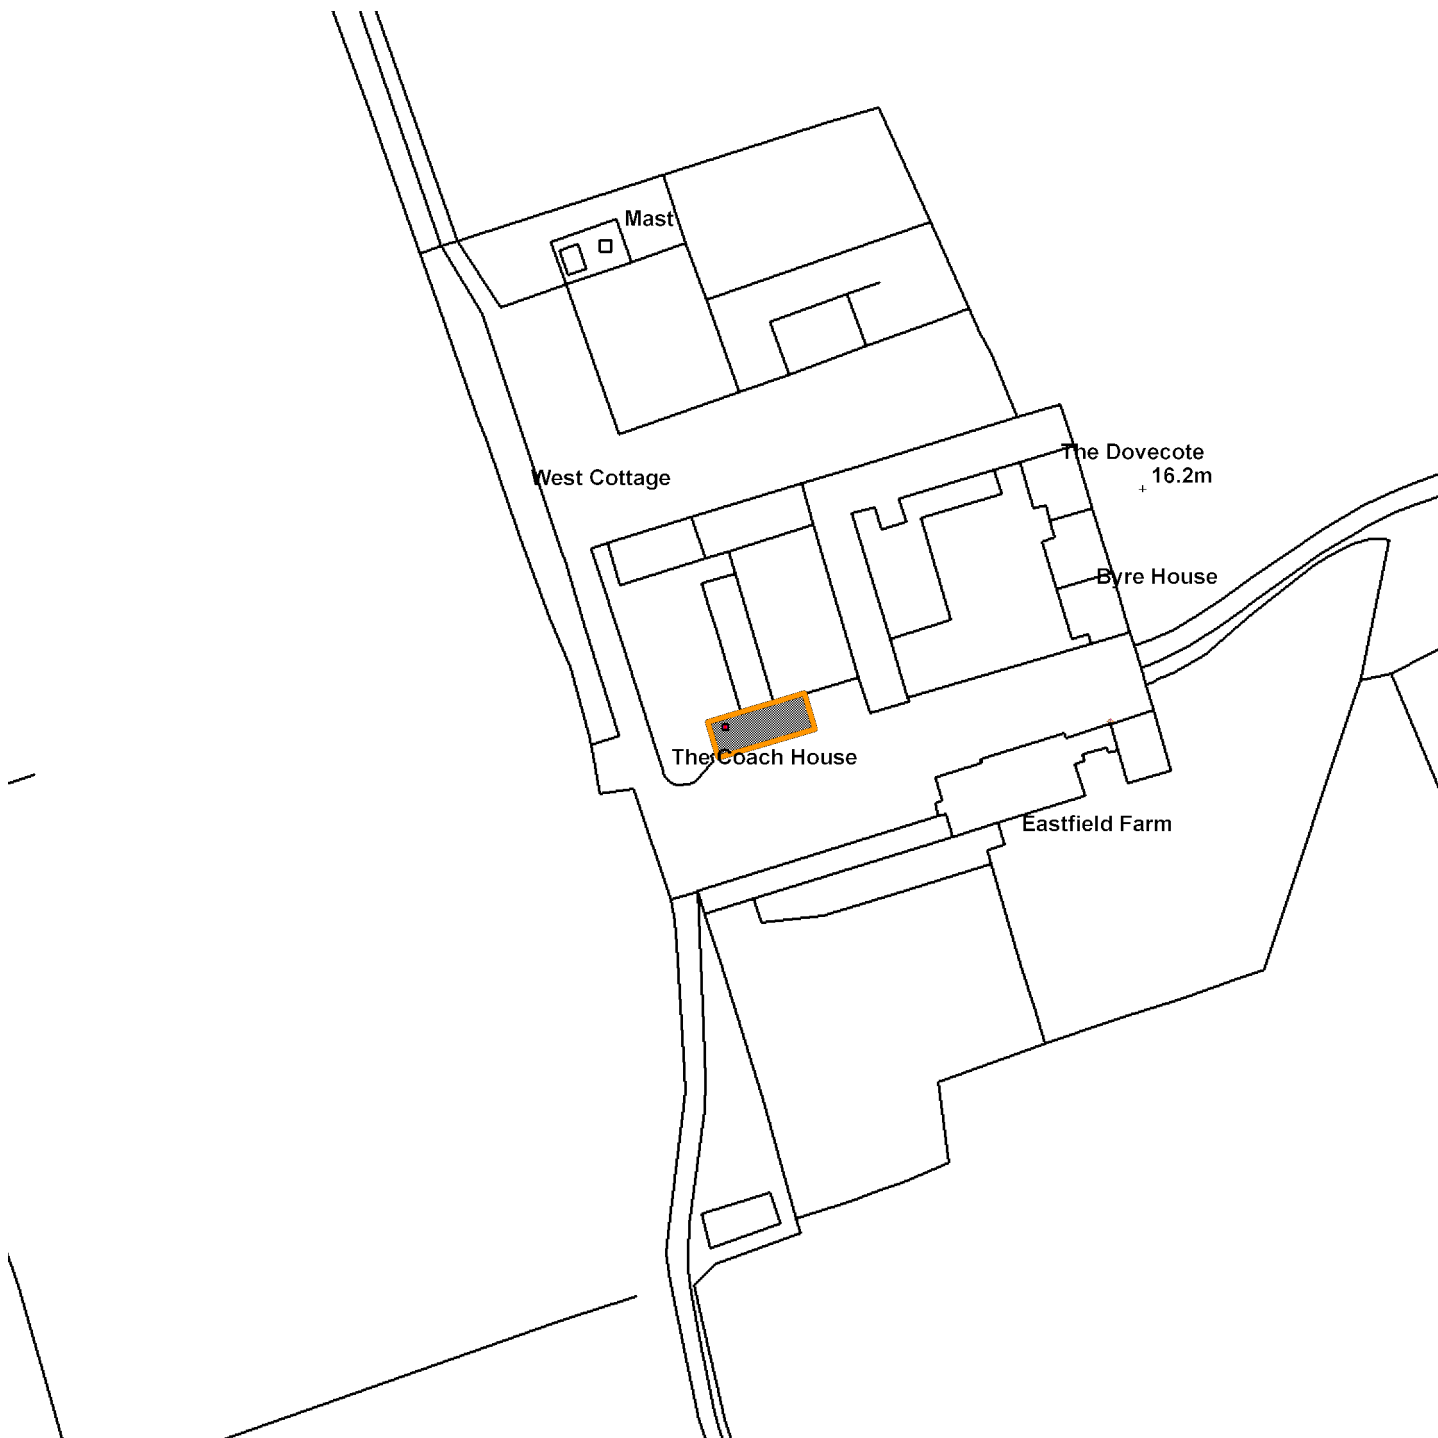

The Coach House Eastfield Farm Moor Lane Acomb

14/02967/FUL

Scale : 1:1059

Reproduced from the Ordnance Survey map with the permission of the Controller of Her Majesty's Stationery Office © Crown Copyright 2000.

Unauthorised reproduction infringes Crown Copyright and may lead to prosecution or civil proceedings.

Produced using ESRI (UK)'s MapExplorer 2.0 - <http://www.esriuk.com>

Organisation	CYC
Department	Not Set
Comments	Site Plan
Date	02 June 2015
SLA Number	Not Set